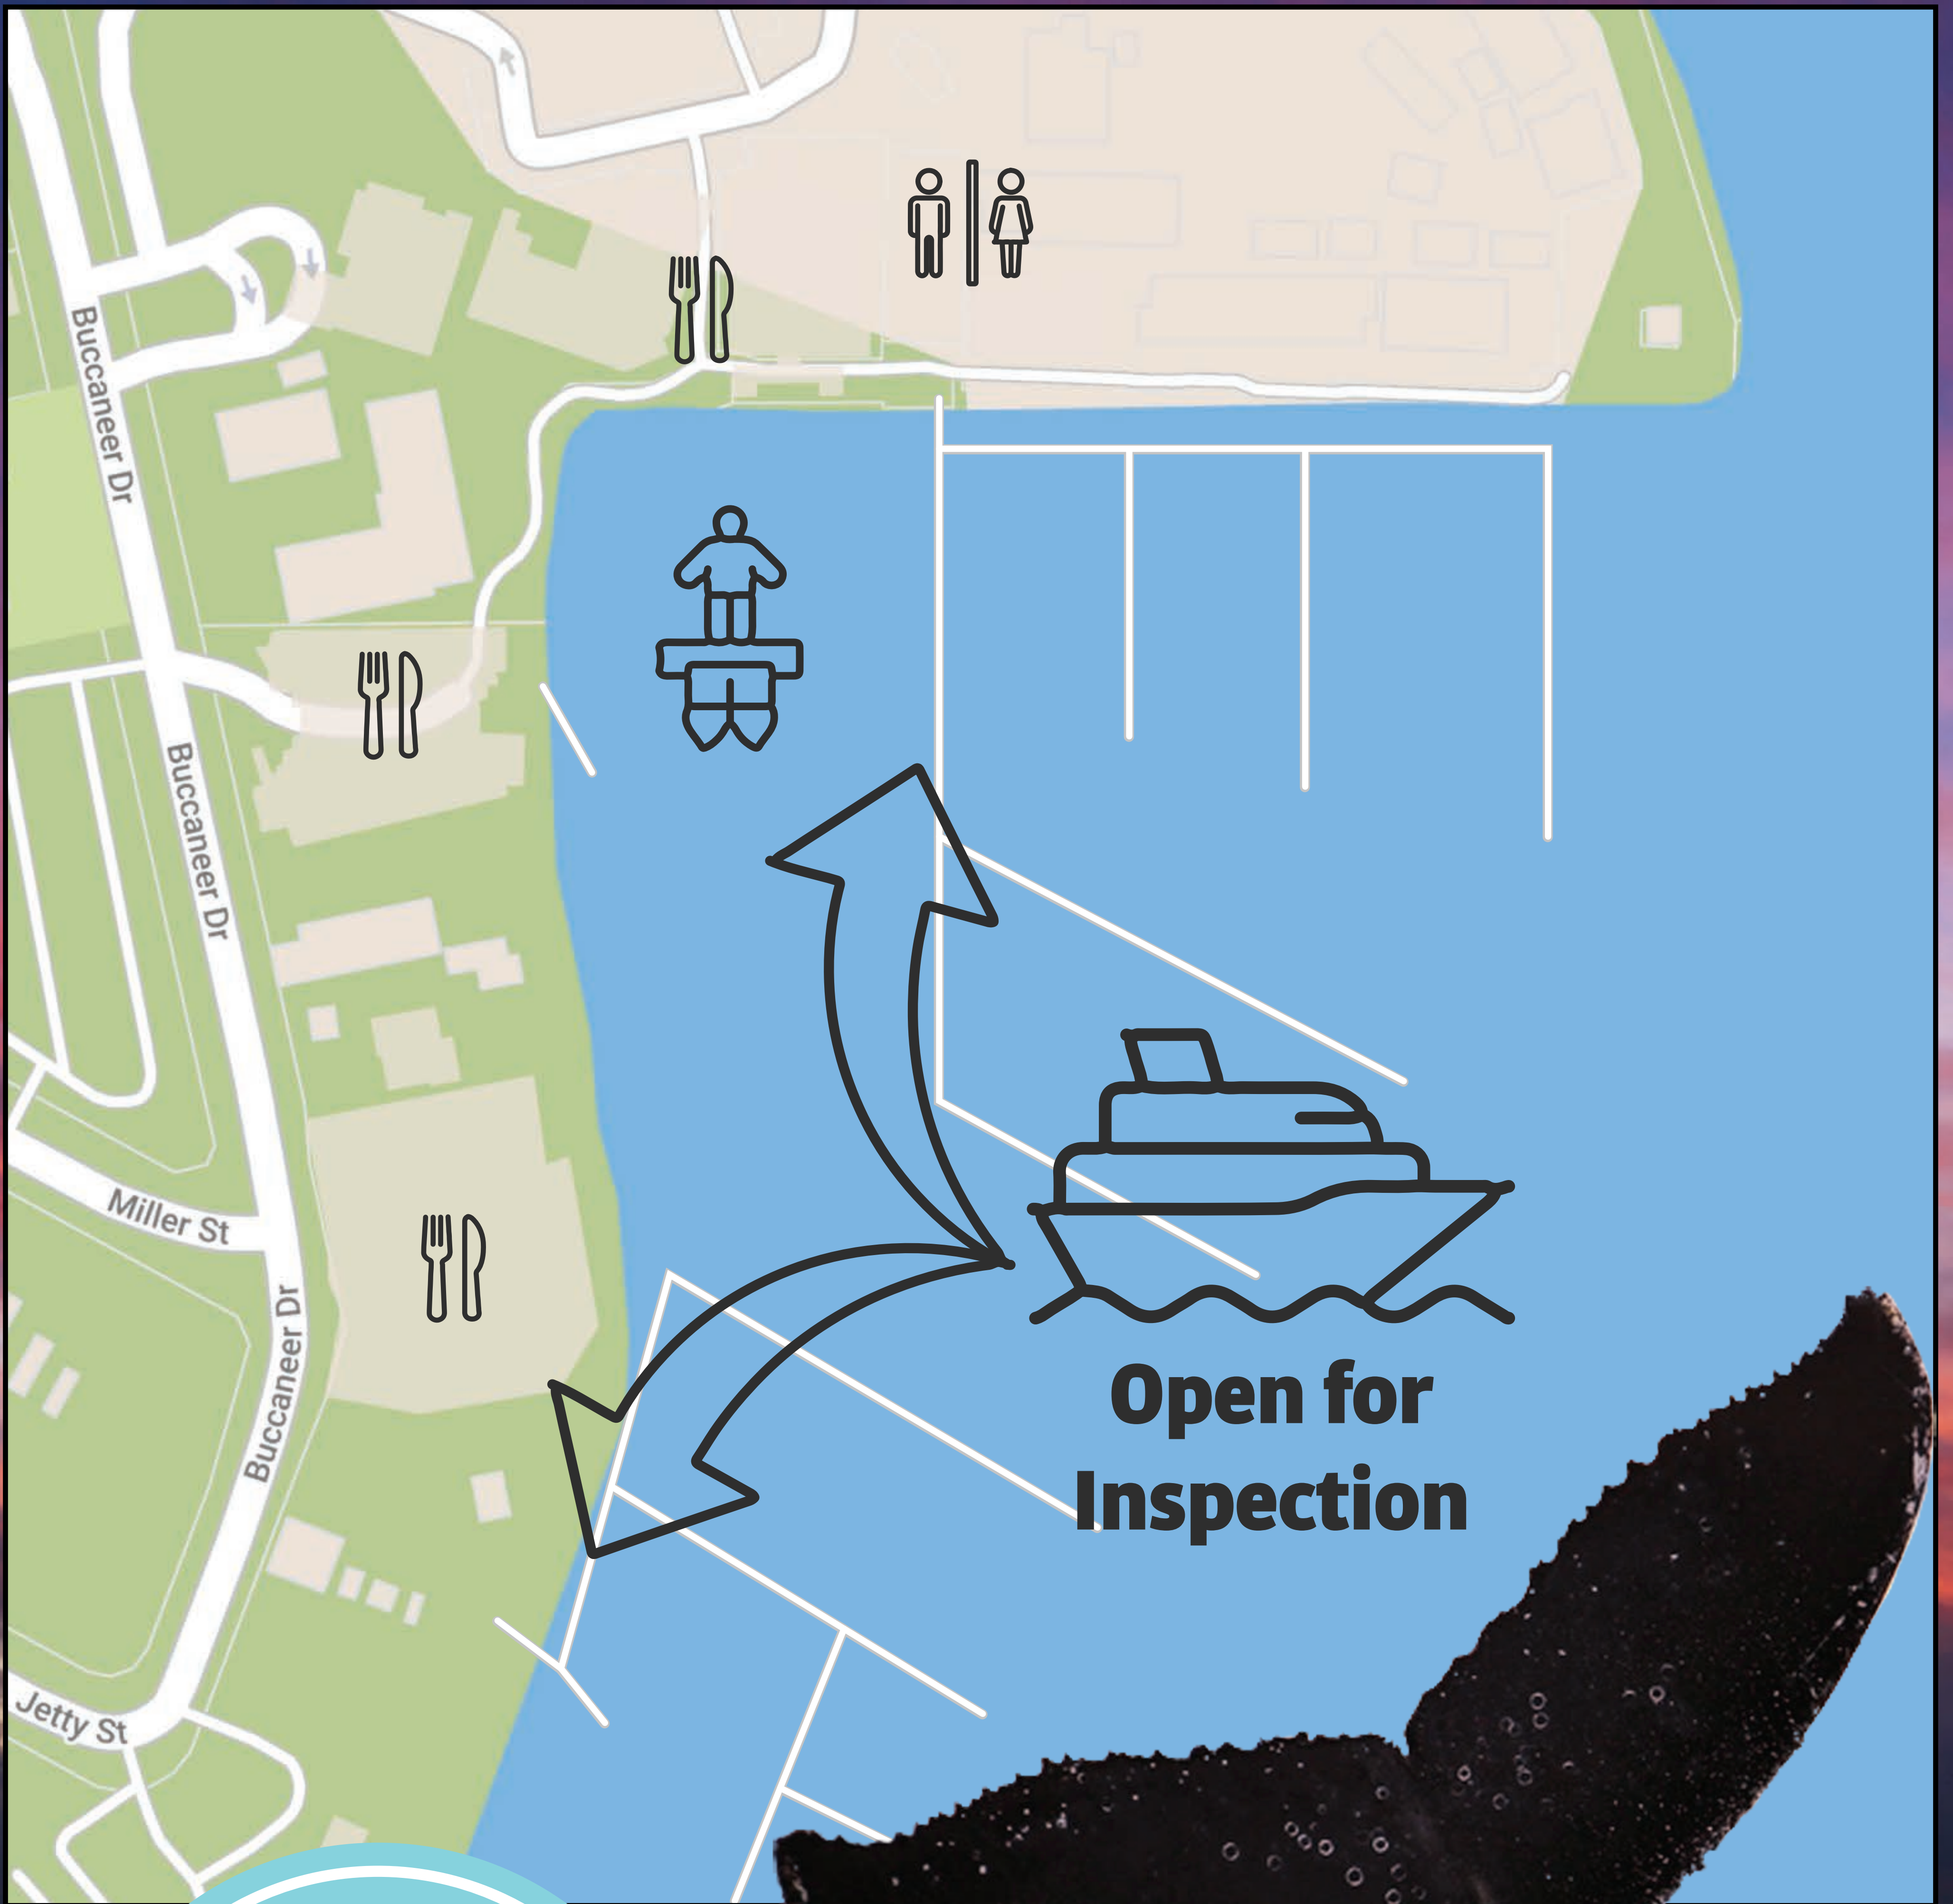

PROGRAM

4.00pm – Open for Inspection

4.10pm - Flyboard Demonstration

5.10pm - Flyboard Demonstration

6.00pm - Welcome & Float-by

7.50pm - Flyboard Demonstration

MAP

**Open for
Inspection**